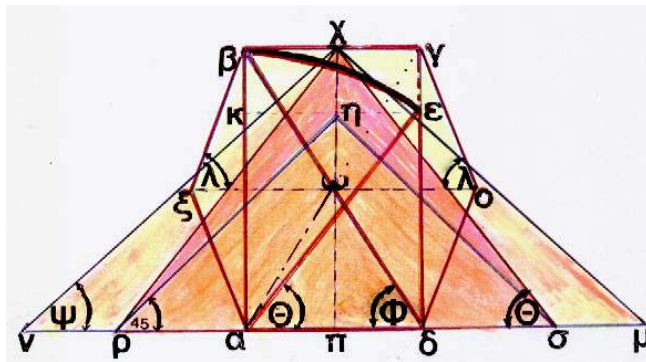

$T = \text{SQRT}\{[\text{SQRT}(5) + 1]/2\}$

$T^{**4} - T^{**2} - 1 = 0$

$\text{Tan}[\text{Theta}] = [\epsilon\delta] / [\alpha\delta] = T$, $\text{Tan}[\text{Phi}] = [\alpha\beta] / [\alpha\delta] = T^{**2} = [\omega\pi] / [\pi\delta]$, $[\beta\epsilon]$ is an Arc of Radius $[\alpha\beta]$.

Icosahedron Section Lengths $[\beta\xi] = [\xi\alpha] = [\delta\omega] = [\omega\gamma] = [\text{sqrt } 3]/2$. $\text{Tan}[\text{Lamda}] = T^{**4}$. $\text{Tan}[\text{Lamda}] - \text{Tan}[\text{Phi}] - 1 = 0$. $[\rho\pi] = [\delta\epsilon] = [\pi\sigma] = [\pi\eta] = T$